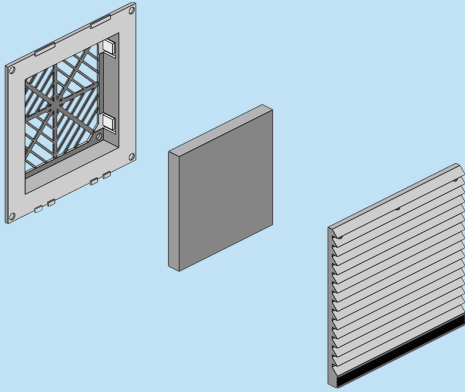

:: LOUVER FILTERS

ORDER NO	TYPE	DESCRIPTION	BOX DEPTH	DIMENSIONS (WxH)mm	QTY
724 730	LF	Louver Filter	150	115x115	01 Set
724 731	LF	Louver Filter	200/250/300	150x150	01 Set